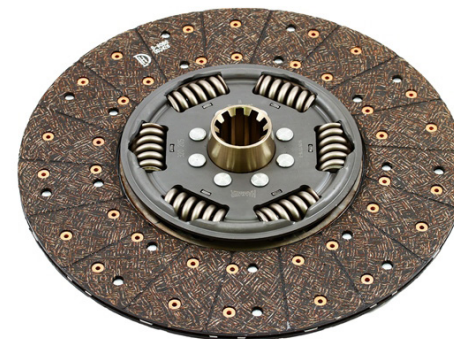

DONMEZ DEBRIYAJ SAN. VE TIC. A.S.

ABOUT US

Dönmez Clutch established in Izmir in 1986 to produce 100% native clutches to the heavy commercial vehicles. Dönmez is the largest clutch manufacturing company in Turkey, which has become a global brand. Dönmez Clutch manufactures clutch cover assembly, clutch disc, clutch release bearing, flywheel and turbocharger for light and heavy commercial vehicles. Hammer Kupplungen is a registered trademark of Dönmez Clutch.

Company
PRODUCTS

- TURBO/ CLUTCH COVER ASSEMBLY
- CLUTCH DISC
- RELEASE BEARING
- FLYWHEEL
- TURBOCHARGER

CERTIFICATES

- IATF 16949
- EAC
- COVID-19 SAFE PRODUCTION CERTIFICATE
- ISO 9001
- ISO 14001
- ISO IEC 27001
- OHSAS 18001